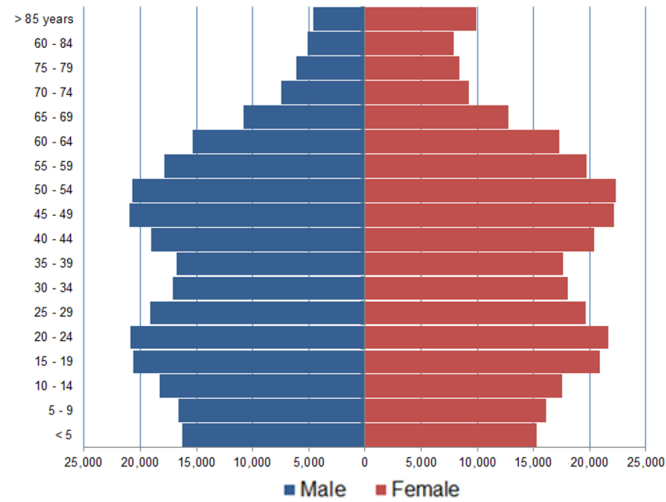

# South Central Connecticut

Total Population: 570,001

## Population by Sex and Age

## Population Density by Census Tract

## Race Breakdown

Hispanic or Latino (of any race) makes up 14.5% of the population.

Sources: U.S. Census Bureau, 2010 Census Summary File 1 & 2010 Tiger/Line Shapefiles