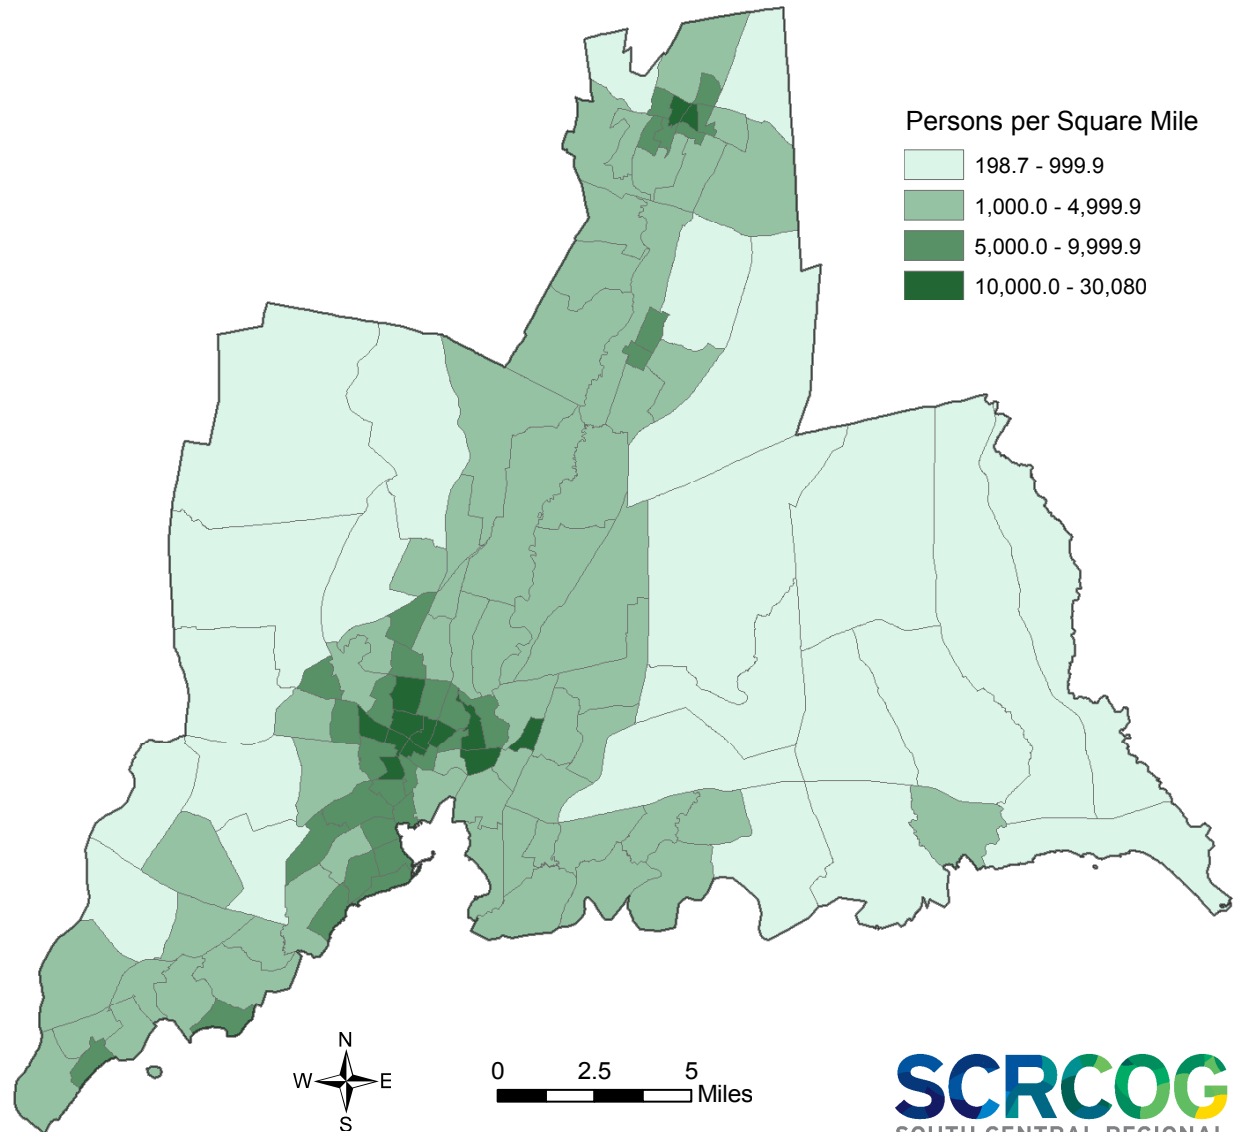

# Region Profile, 2010

# South Central Connecticut

Total Population: 570,001

## Population by Sex and Age

## Population Density by Census Tract