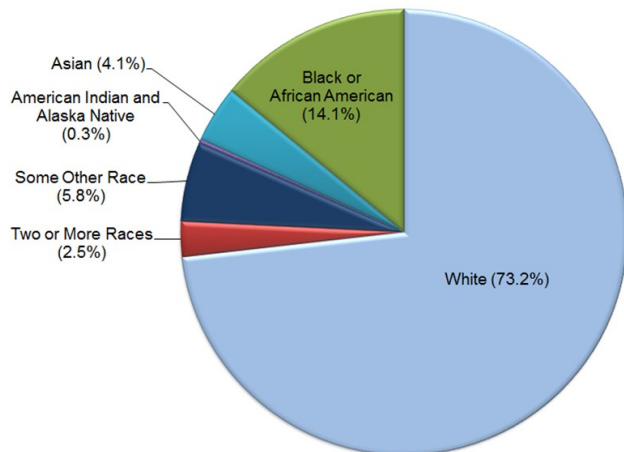

# South Central Connecticut

Total Population: 570,001

## Population by Sex and Age

## Race Breakdown

Hispanic or Latino (of any race) makes up 14.5% of the population.

Sources: U.S. Census Bureau, 2010 Census Summary File 1 & 2010 Tiger/Line Shapefiles