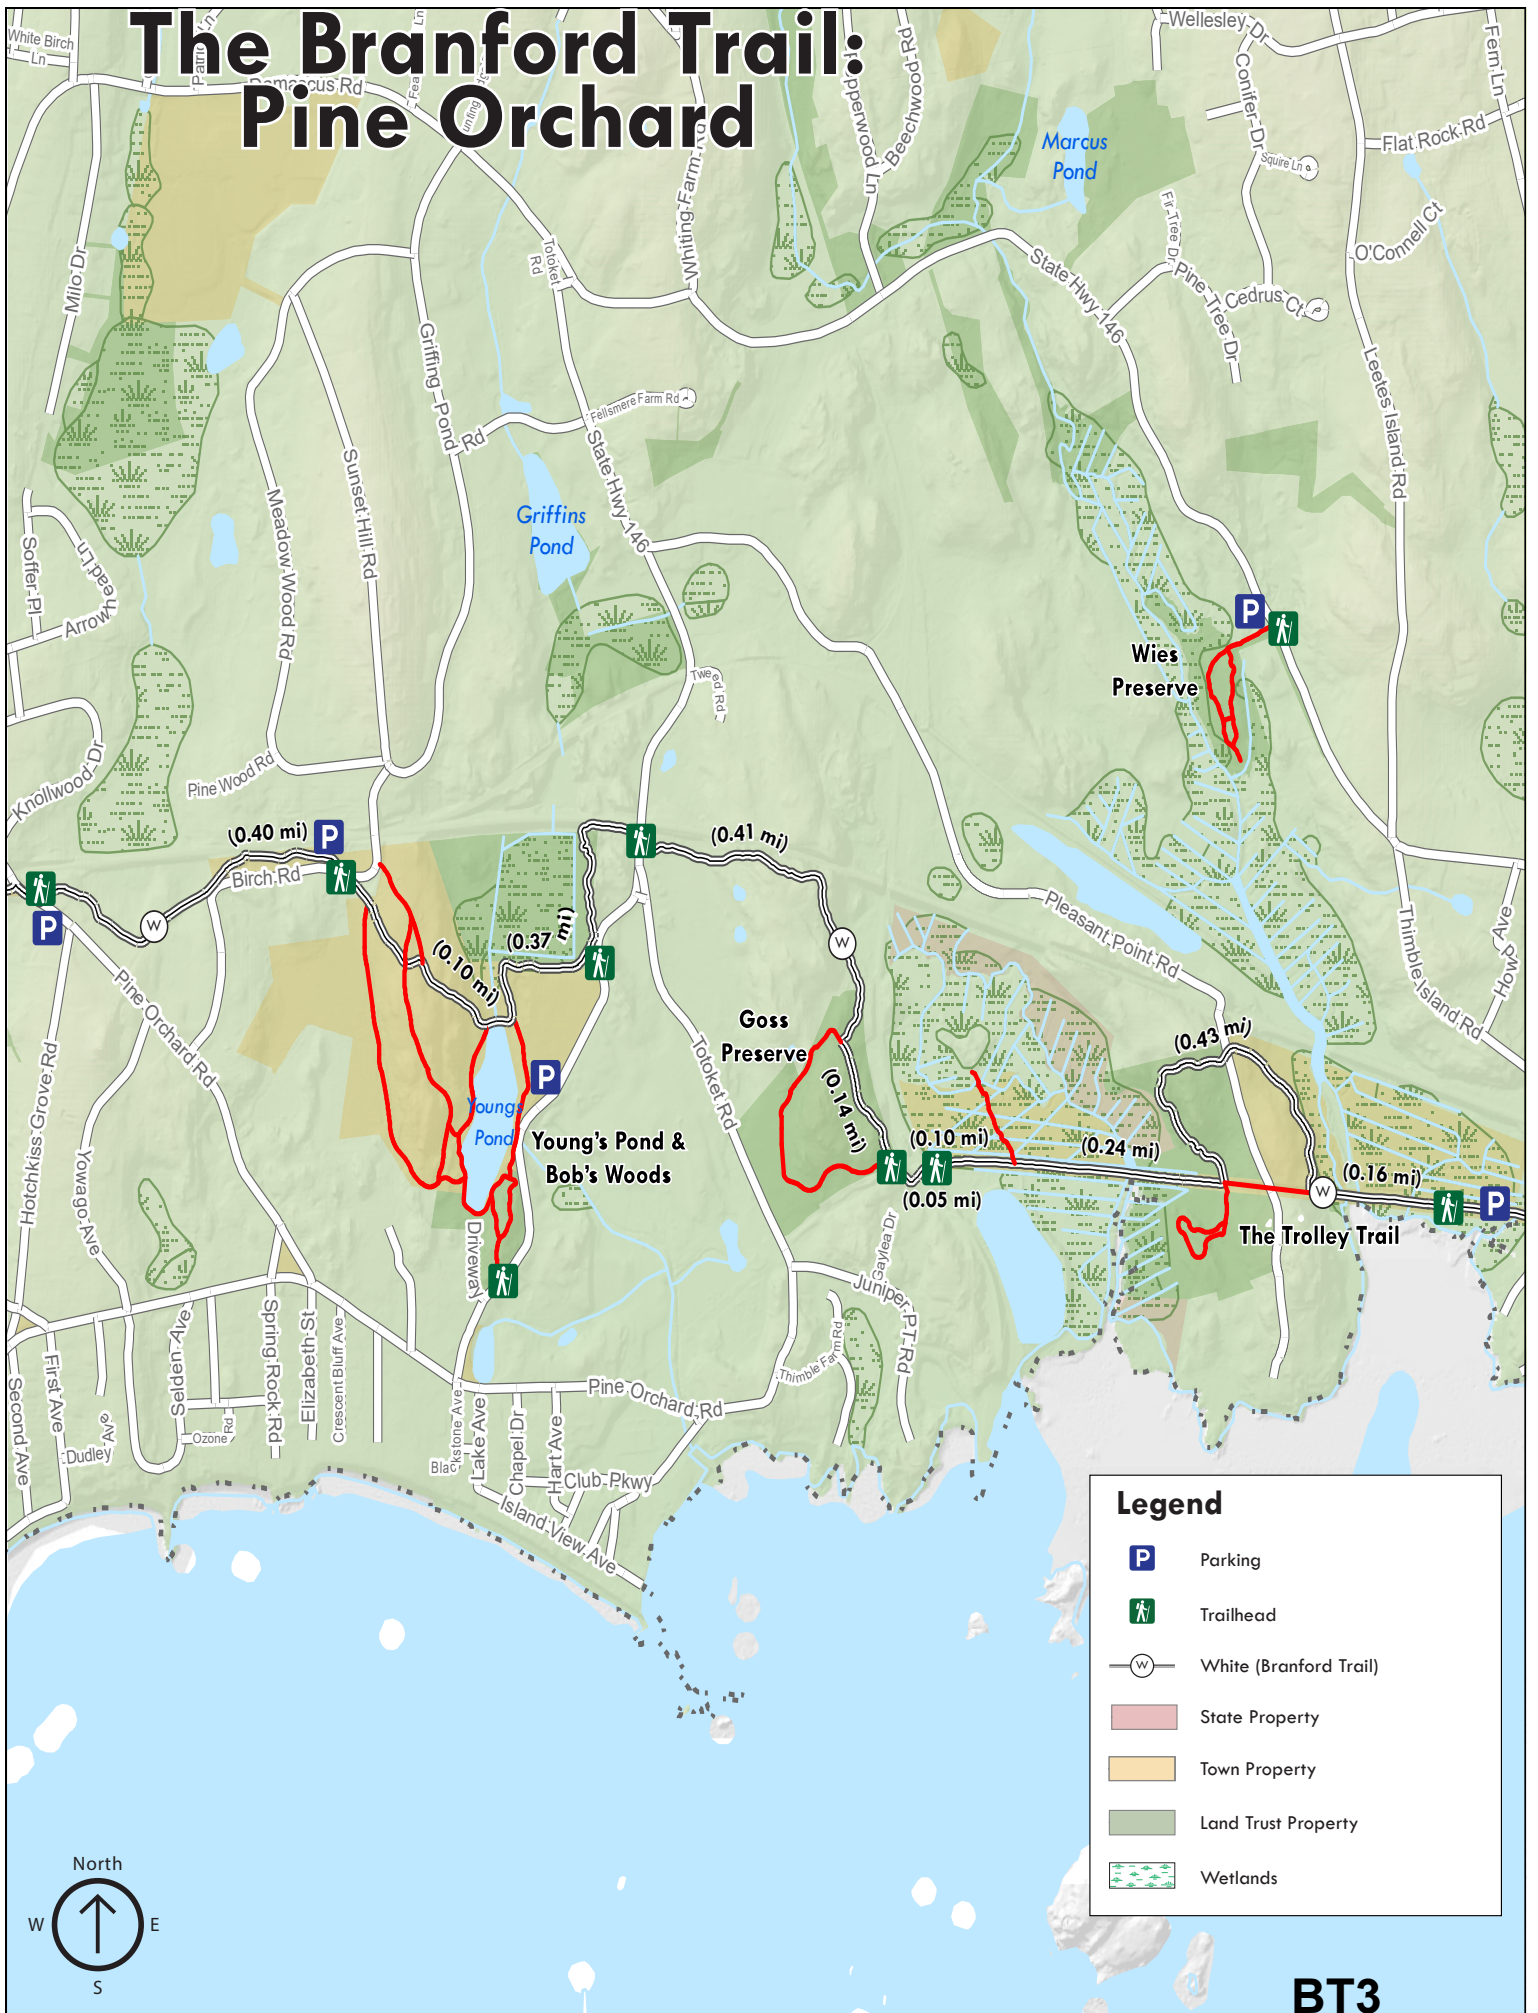

The Branford Trail: Pine Orchard

Legend

- Parking
- Trailhead
- White (Branford Trail)
- State Property
- Town Property
- Land Trust Property
- Wetlands