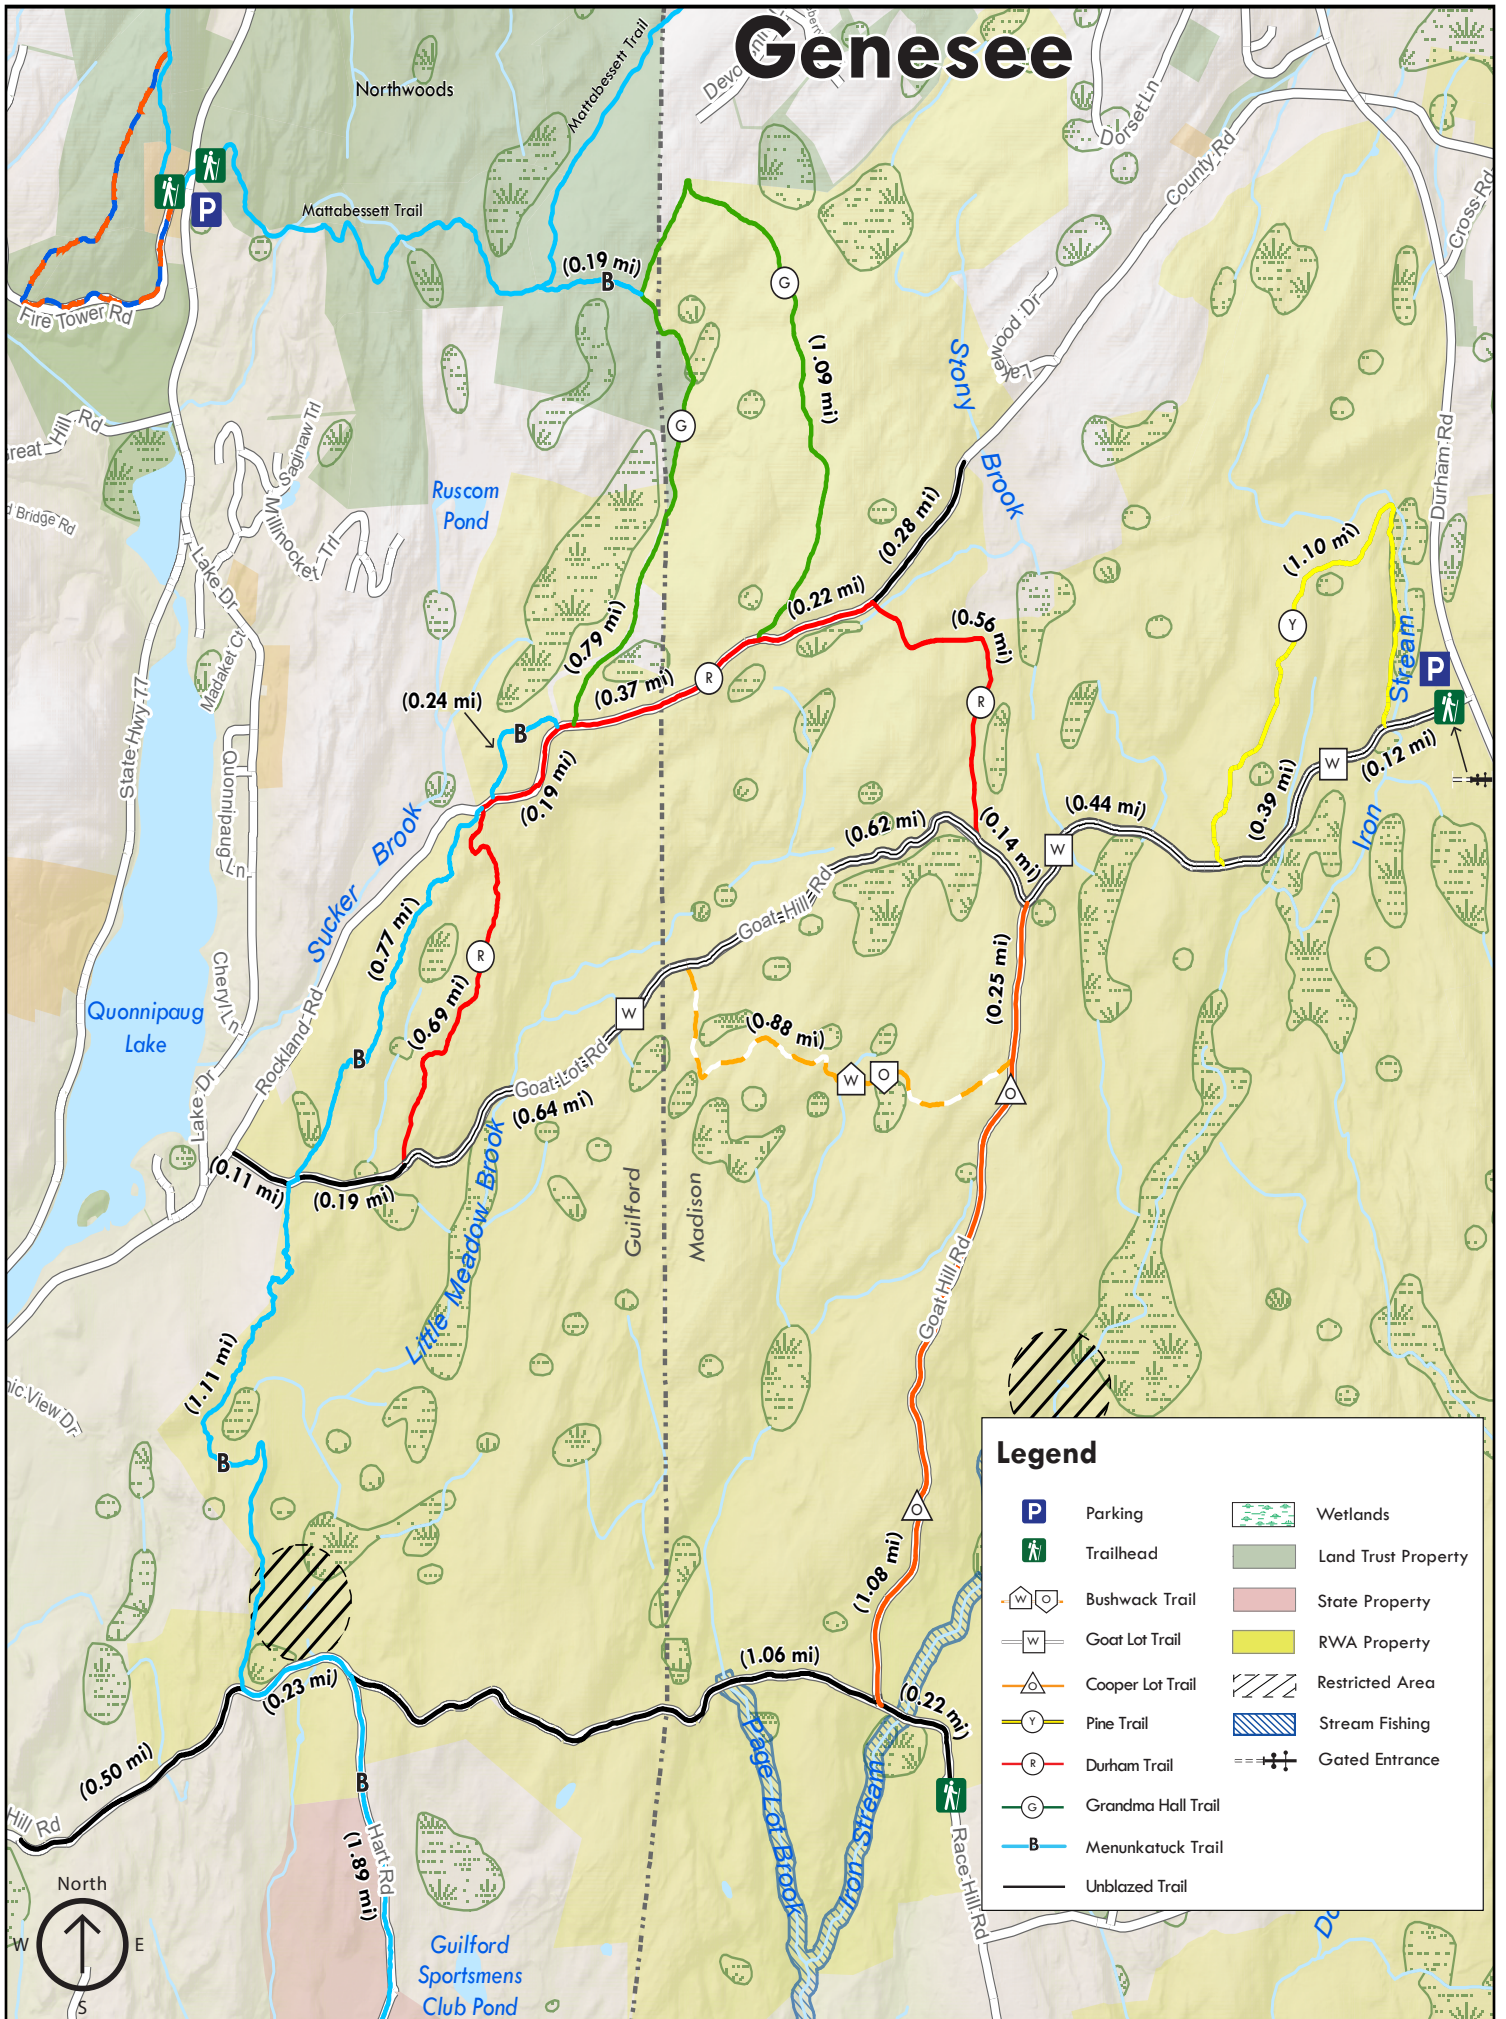

Genesee

Legend

- | | | | |
|--|--------------------|--|---------------------|
| | Parking | | Wetlands |
| | Trailhead | | Land Trust Property |
| | Bushwack Trail | | State Property |
| | Goat Lot Trail | | RWA Property |
| | Cooper Lot Trail | | Restricted Area |
| | Pine Trail | | Stream Fishing |
| | Durham Trail | | Gated Entrance |
| | Grandma Hall Trail | | |
| | Menunkatuck Trail | | |
| | Unblazed Trail | | |