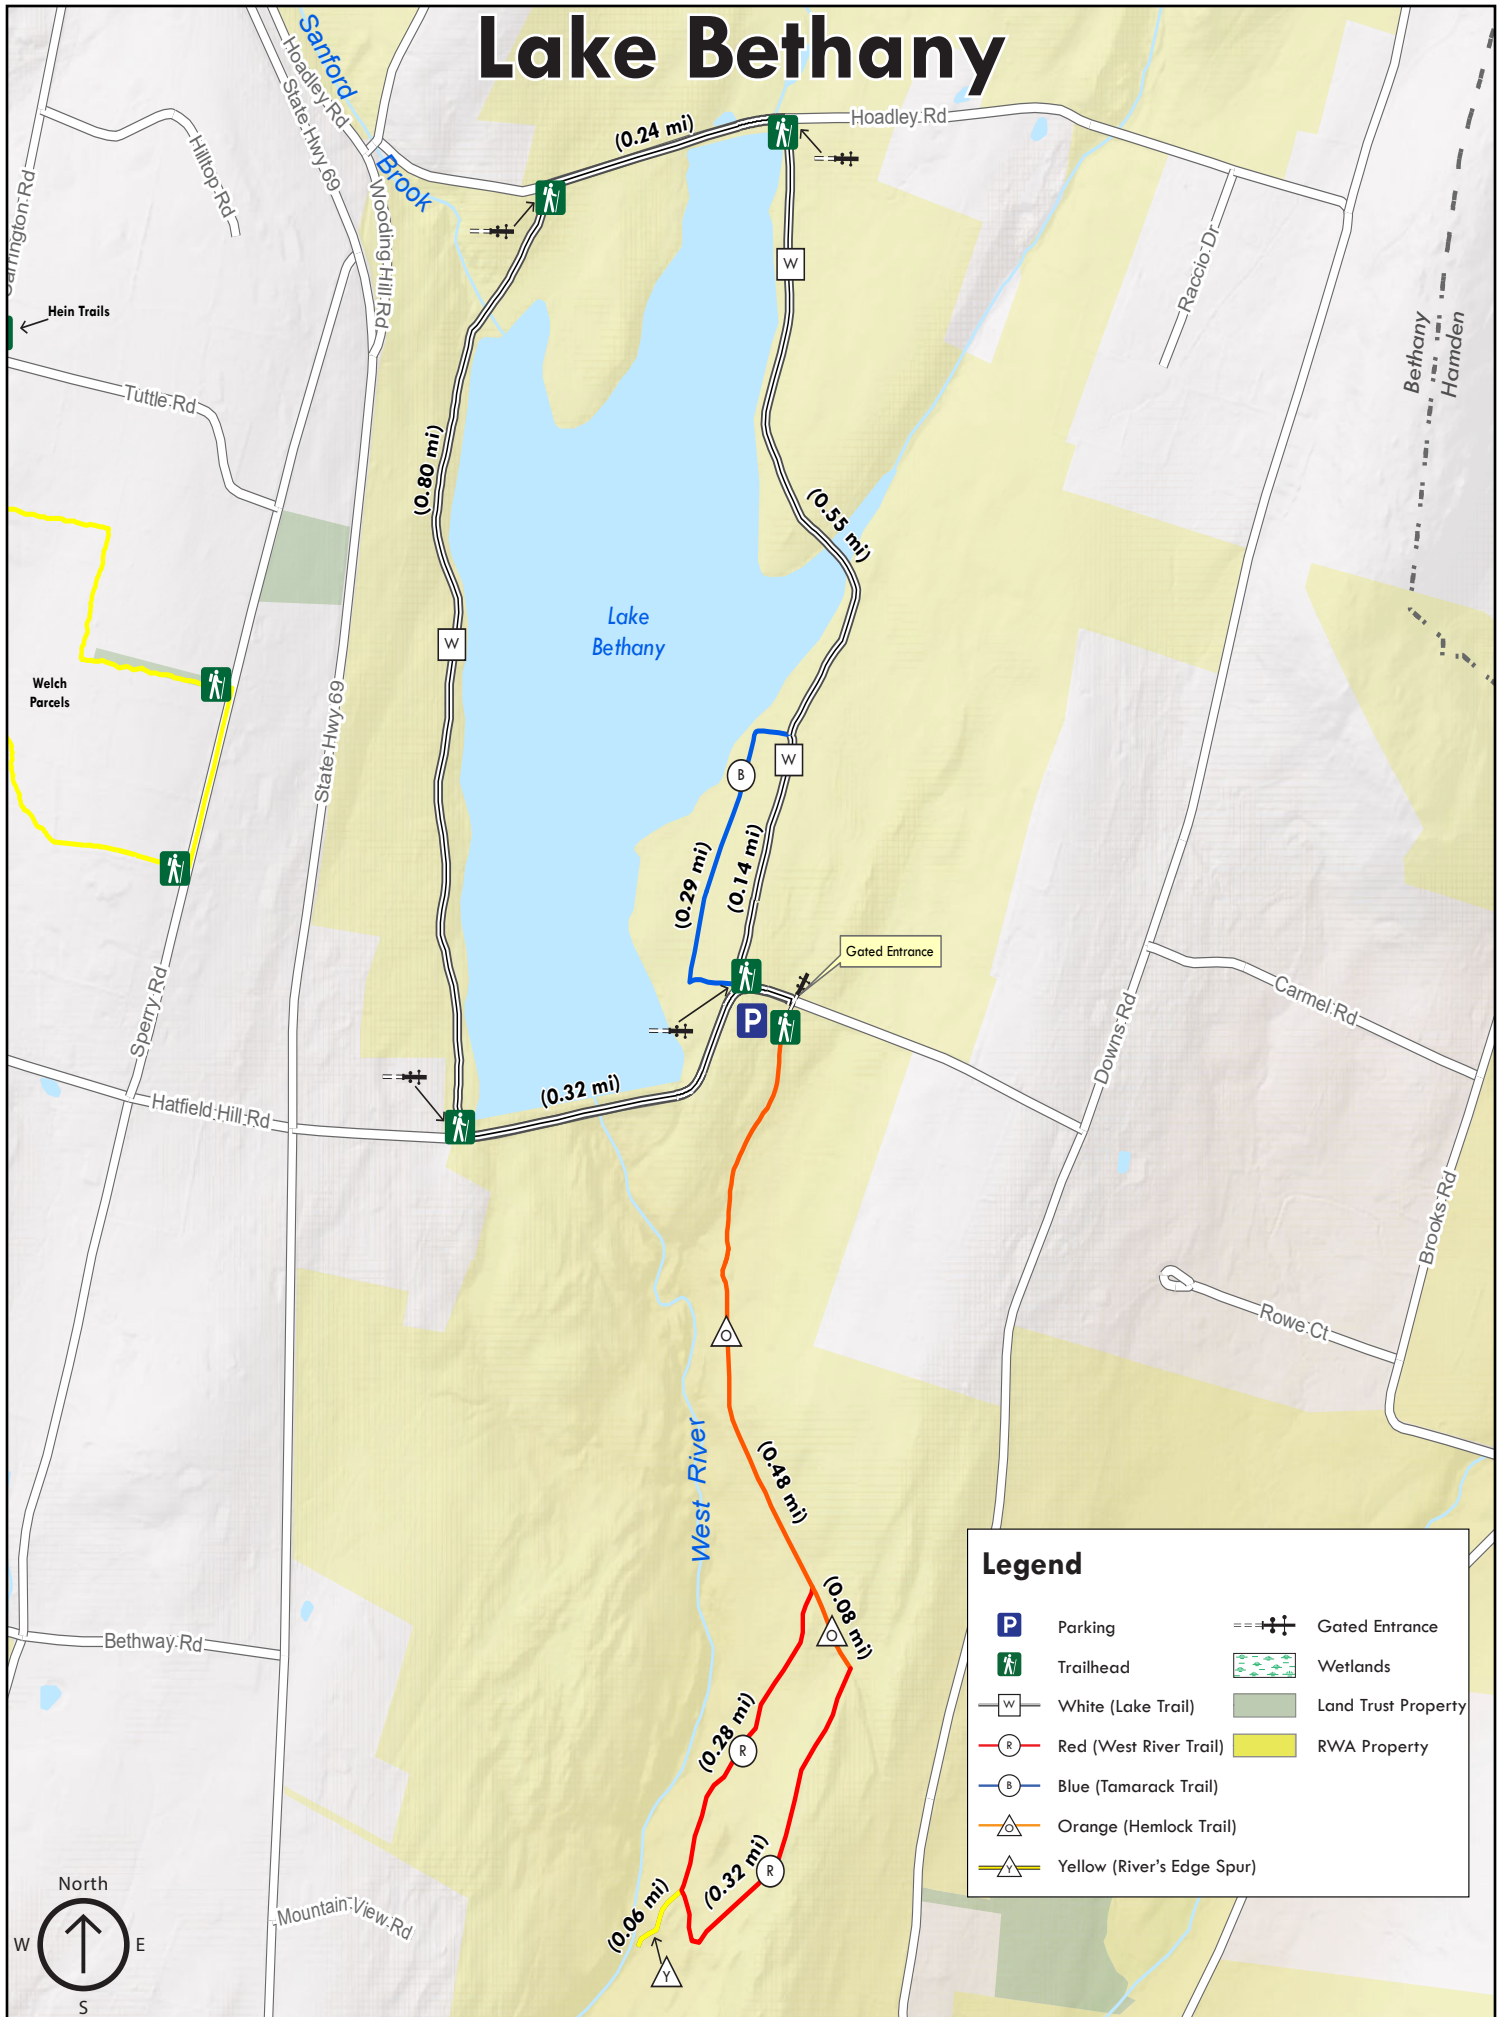

# Lake Bethany

**Legend**

Parking	Gated Entrance
Trailhead	Wetlands
White (Lake Trail)	Land Trust Property
Red (West River Trail)	RWA Property
Blue (Tamarack Trail)	
Orange (Hemlock Trail)	
Yellow (River's Edge Spur)	